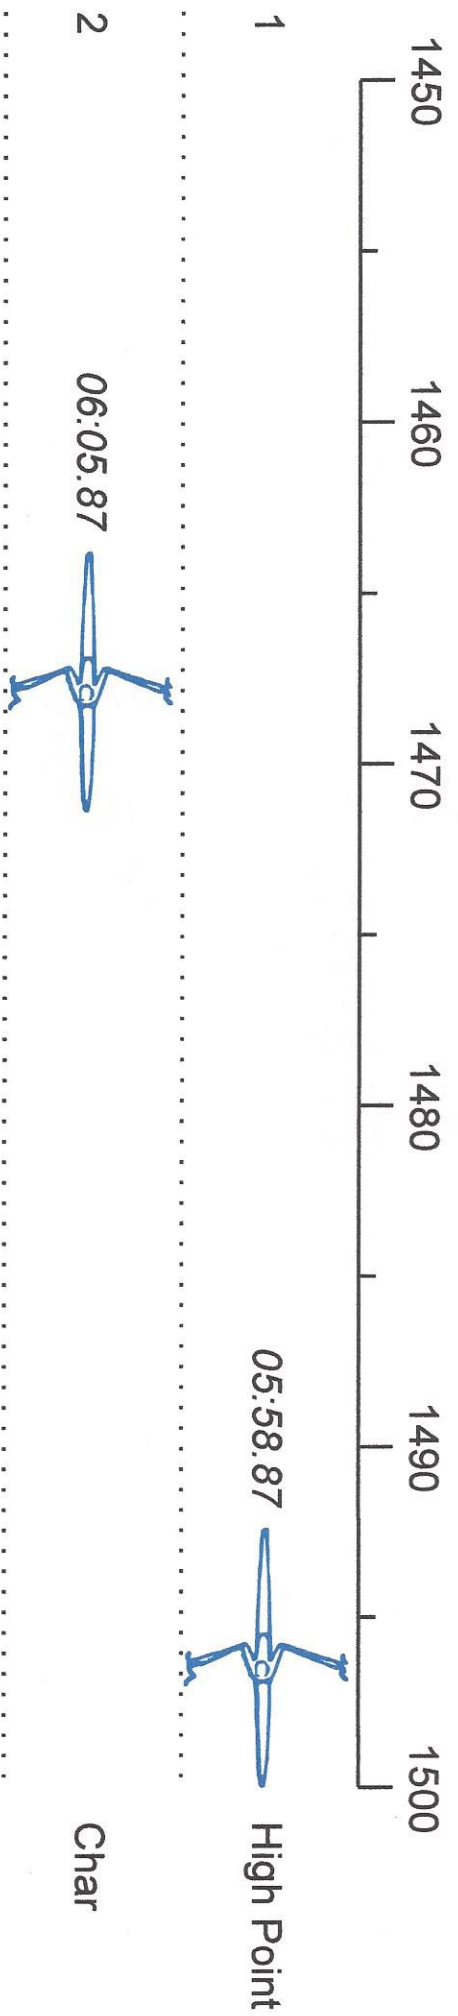

2016 Charlotte Scrimmage Results

Race 2a: 09:10 AM Girls first 8 Flight

Place	Lane	Organization	Net Time	%	Raw	Handicap	Split	Pts
1st	1	HPRC (A. HPRC)	05:31.09		05:31.09			
2nd	3	HPRC (B. HPRC)	06:09.89	11.7%	06:09.89			00:00:38.80
3rd	2	Charlotte (A. CHAR)	06:25.37	16.4%	06:25.37			00:00:54.28

2016 Charlotte Scrimmage Results

Race 3a: 09:20 AM Boys First 8 Flight

Place	Lane	Organization	Net Time	%	Raw	Handicap	Split	Pts
1st	3	HPRC	05:17.91		05:17.91			
2nd	2	Charlotte (A. CHAR)	05:33.92	5.0%	05:33.92		00:00:16.01	

2016 Charlotte Scrimmage Results

Race 4a: 09:30 AM Girls 4x Flight

Place	Lane	Organization	Net Time	%	Raw	Handicap	Split	Pts
1st	2	HPRC (A. HPRC)	06:16.07		06:16.07			
2nd	3	Charlotte (A. CHAR)	06:36.17	5.3%	06:36.17		00:00:20.10	

DRAFT

2016 Charlotte Scrimmage Results

Race 14a: 10:50 AM Boys First 2x Flight

Place	Lane	Organization	Net Time	%	Raw	Handicap	Split	Pts	
1st	1	HPRC	05:58.87		05:58.87				
2nd	2	Charlotte (A. CHAR)	06:05.87	2.0%	06:05.87				
	3	Charlotte (B. CHAR)	Scratch						00:00:07.00