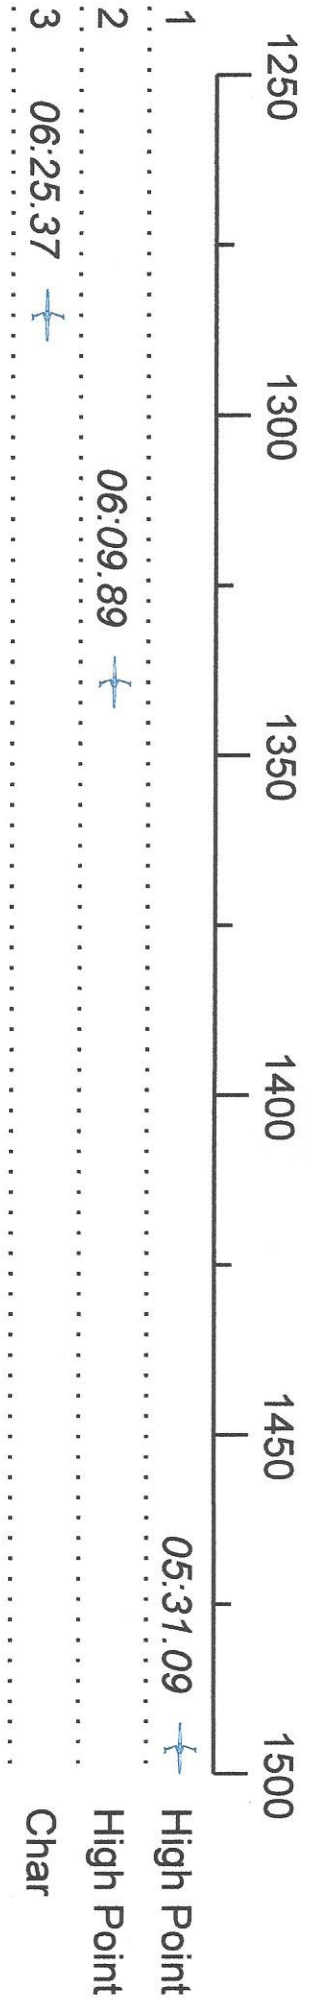

2016 Charlotte Scrimmage Results

Race 1a: 09:00 AM Mixed Masters Flight

Place	Lane	Organization	Net Time	%	Raw	Handicap	Split	Pts
1st	2	HPRC (C. HPRC)	04:03.71		04:03.71			
2nd	3	HPRC (B. HPRC)	04:03.71		04:03.71			
3rd	1	HPRC (A. HPRC)	04:09.21	2.3%	04:09.21			00:00:05.50

2016 Charlotte Scrimmage Results

Race 2a: 09:10 AM Girls first 8 Flight

Place	Lane	Organization	Net Time	%	Raw	Handicap	Split	Pts
1st	1	HPRC (A. HPRC)	05:31.09		05:31.09			
2nd	3	HPRC (B. HPRC)	06:09.89	11.7%	06:09.89			00:00:38.80
3rd	2	Charlotte (A. CHAR)	06:25.37	16.4%	06:25.37			00:00:54.28

2016 Charlotte Scrimmage Results

Race 3a: 09:20 AM Boys First 8 Flight

Place	Lane	Organization	Net Time	%	Raw	Handicap	Split	Pts
1st	3	HPRC	05:17.91		05:17.91			
2nd	2	Charlotte (A. CHAR)	05:33.92	5.0%	05:33.92		00:00:16.01	

2016 Charlotte Scrimmage Results

Race 4a: 09:30 AM Girls 4x Flight

Place	Lane	Organization	Net Time	%	Raw	Handicap	Split	Pts
1st	2	HPRC (A. HPRC)	06:16.07		06:16.07			
2nd	3	Charlotte (A. CHAR)	06:36.17	5.3%	06:36.17		00:00:20.10	