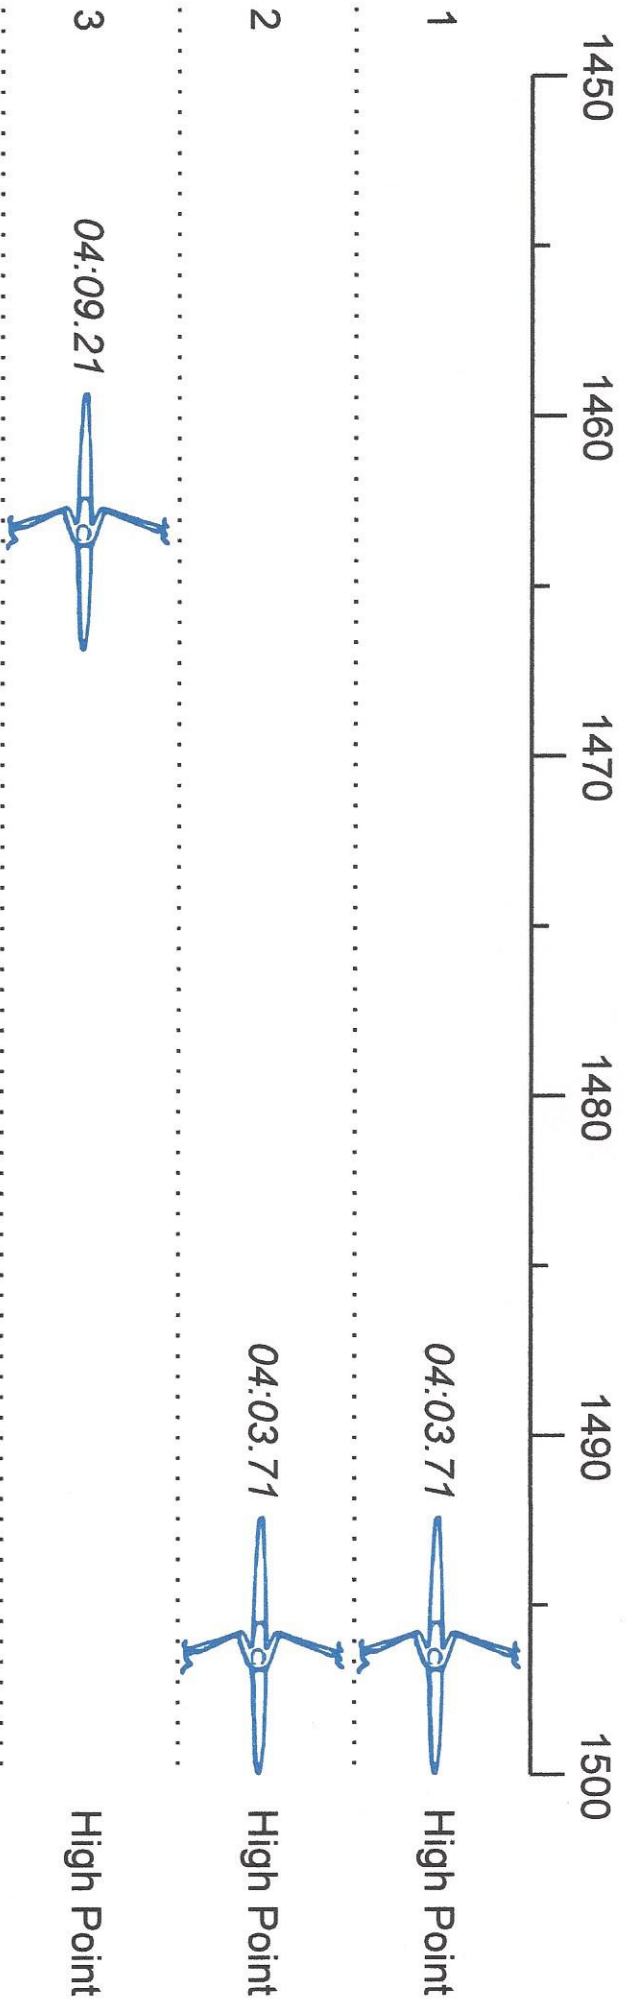

2016 Charlotte Scrimmage Results

Race 1a: 09:00 AM Mixed Masters Flight

Place	Lane	Organization	Net Time	%	Raw	Handicap	Split	Pts
1st	2	HPRC (C. HPRC)	04:03.71		04:03.71			
2nd	3	HPRC (B. HPRC)	04:03.71		04:03.71			
3rd	1	HPRC (A. HPRC)	04:09.21	2.3%	04:09.21			00:00:05.50

2016 Charlotte Scrimmage Results

Race 2a: 09:10 AM Girls first 8 Flight

Place	Lane	Organization	Net Time	%	Raw	Handicap	Split	Pts
1st	1	HPRC (A. HPRC)	05:31.09		05:31.09			
2nd	3	HPRC (B. HPRC)	06:09.89	11.7%	06:09.89			00:00:38.80
3rd	2	Charlotte (A. CHAR)	06:25.37	16.4%	06:25.37			00:00:54.28

2016 Charlotte Scrimmage Results

Race 3a: 09:20 AM Boys First 8 Flight

Place	Lane	Organization	Net Time	%	Raw	Handicap	Split	Pts
1st	3	HPRC	05:17.91		05:17.91			
2nd	2	Charlotte (A. CHAR)	05:33.92	5.0%	05:33.92		00:00:16.01	

2016 Charlotte Scrimmage Results

Race 4a: 09:30 AM Girls 4x Flight

Place	Lane	Organization	Net Time	%	Raw	Handicap	Split	Pts
1st	2	HPRC (A. HPRC)	06:16.07		06:16.07			
2nd	3	Charlotte (A. CHAR)	06:36.17	5.3%	06:36.17		00:00:20.10	