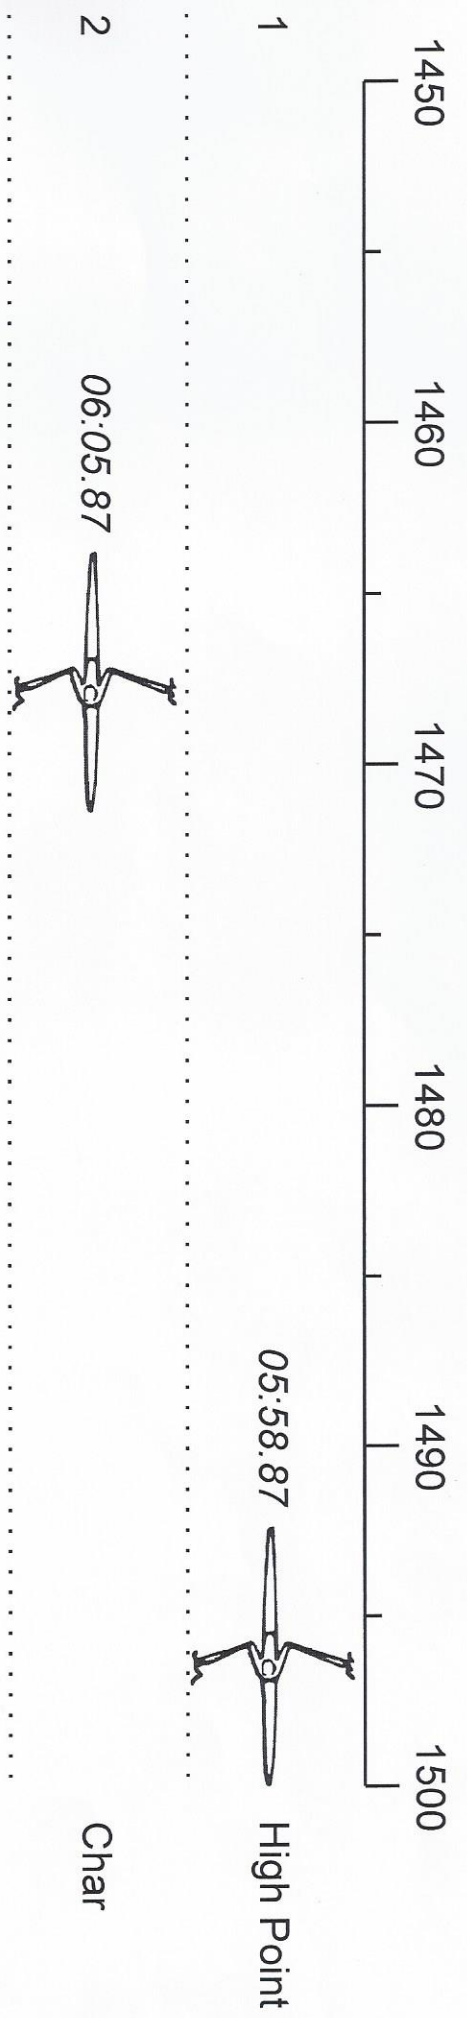

2016 Charlotte Scrimmage Results

Race 14a: 10:50 AM Boys First 2x Flight

Place	Lane	Organization	Net Time	%	Raw	Handicap	Split	Pts
1st	1	HPRC	05:58.87		05:58.87			
2nd	2	Charlotte (A. CHAR)	06:05.87	2.0%	06:05.87			
	3	Charlotte (B. CHAR)	Scratch					00:00:07.00