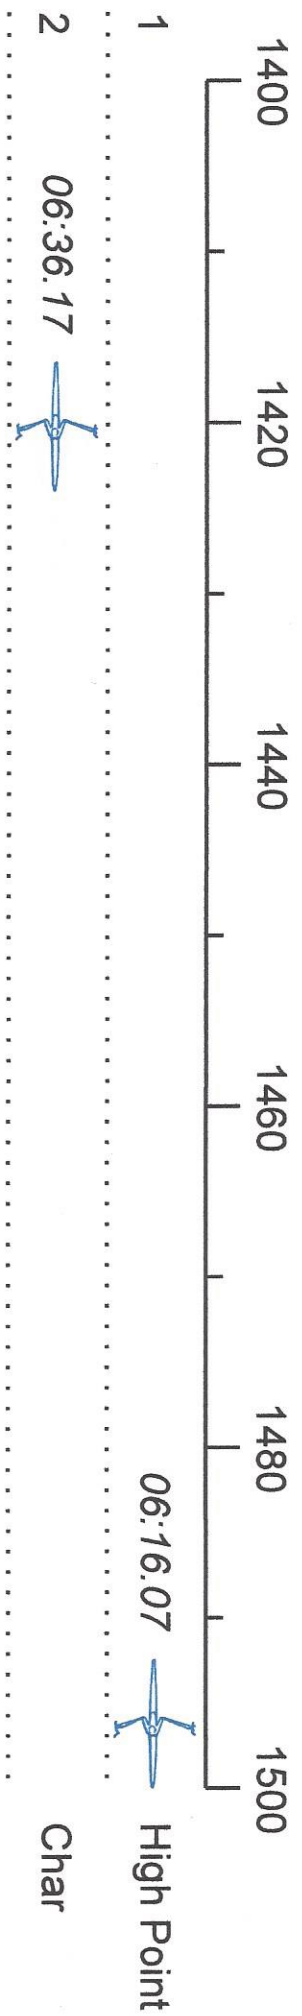

2016 Charlotte Scrimmage Results

Race 2a: 09:10 AM Girls first 8 Flight

Place	Lane	Organization	Net Time	%	Raw	Handicap	Split	Pts
1st	1	HPRC (A. HPRC)	05:31.09		05:31.09			
2nd	3	HPRC (B. HPRC)	06:09.89	11.7%	06:09.89			00:00:38.80
3rd	2	Charlotte (A. CHAR)	06:25.37	16.4%	06:25.37			00:00:54.28

2016 Charlotte Scrimmage Results

Race 3a: 09:20 AM Boys First 8 Flight

Place	Lane	Organization	Net Time	%	Raw	Handicap	Split	Pts
1st	3	HPRC	05:17.91		05:17.91			
2nd	2	Charlotte (A. CHAR)	05:33.92	5.0%	05:33.92		00:00:16.01	

2016 Charlotte Scrimmage Results

Race 4a: 09:30 AM Girls 4x Flight

Place	Lane	Organization	Net Time	%	Raw	Handicap	Split	Pts
1st	2	HPRC (A. HPRC)	06:16.07		06:16.07			
2nd	3	Charlotte (A. CHAR)	06:36.17	5.3%	06:36.17		00:00:20.10	

2016 Charlotte Scrimmage Results

Race 5a: 09:40 AM Girls Lightweight 4+ Flight

Place	Lane	Organization	Net Time	%	Raw	Handicap	Split	Pts
1st	3	Charlotte (A. CHAR)	06:42.46		06:42.46			
2nd	2	HPRC (A. HPRC)	07:16.76	8.5%	07:16.76		00:00:34.30	