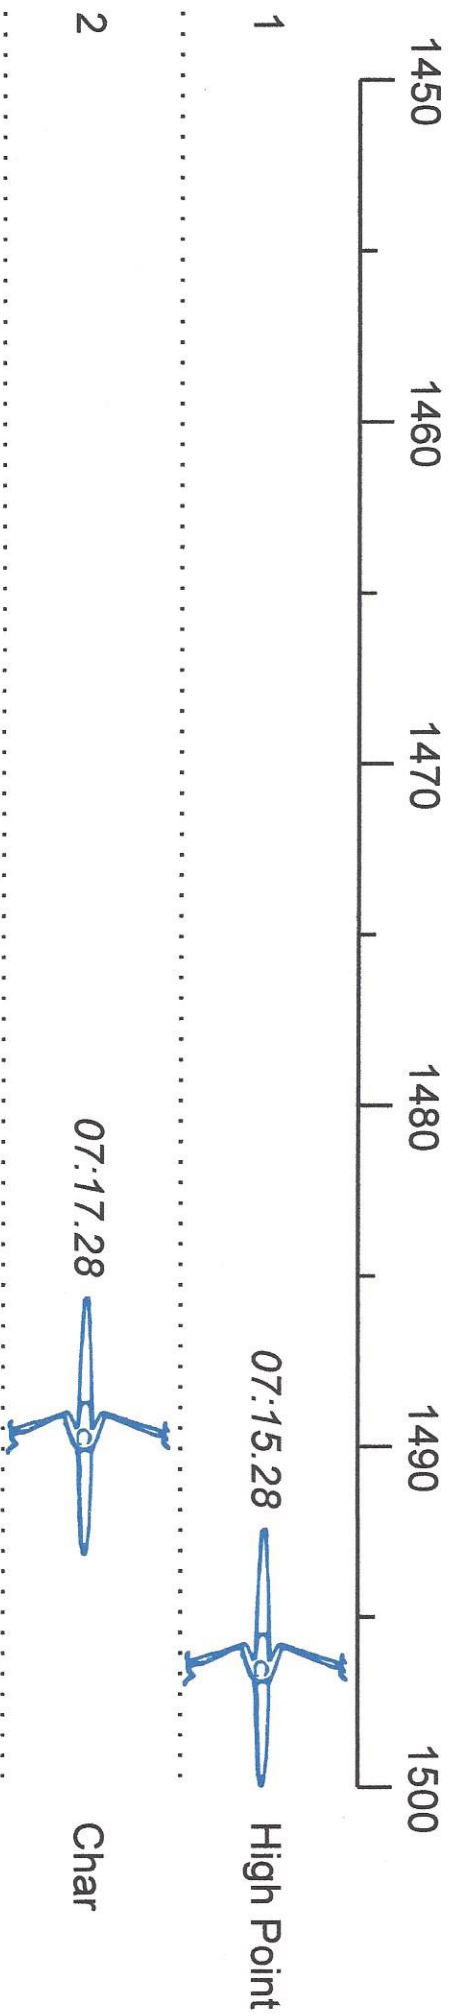

2016 Charlotte Scrimmage Results

Race 13a: 10:40 AM Girls Second 4+ Flight

Place	Lane	Organization	Net Time	%	Raw	Handicap	Split	Pts
1st	2	HPRC (A. HPRC)	07:15.28		07:15.28			
2nd	3	Charlotte (A. CHAR)	07:17.28	0.5%	07:17.28		00:00:02.00