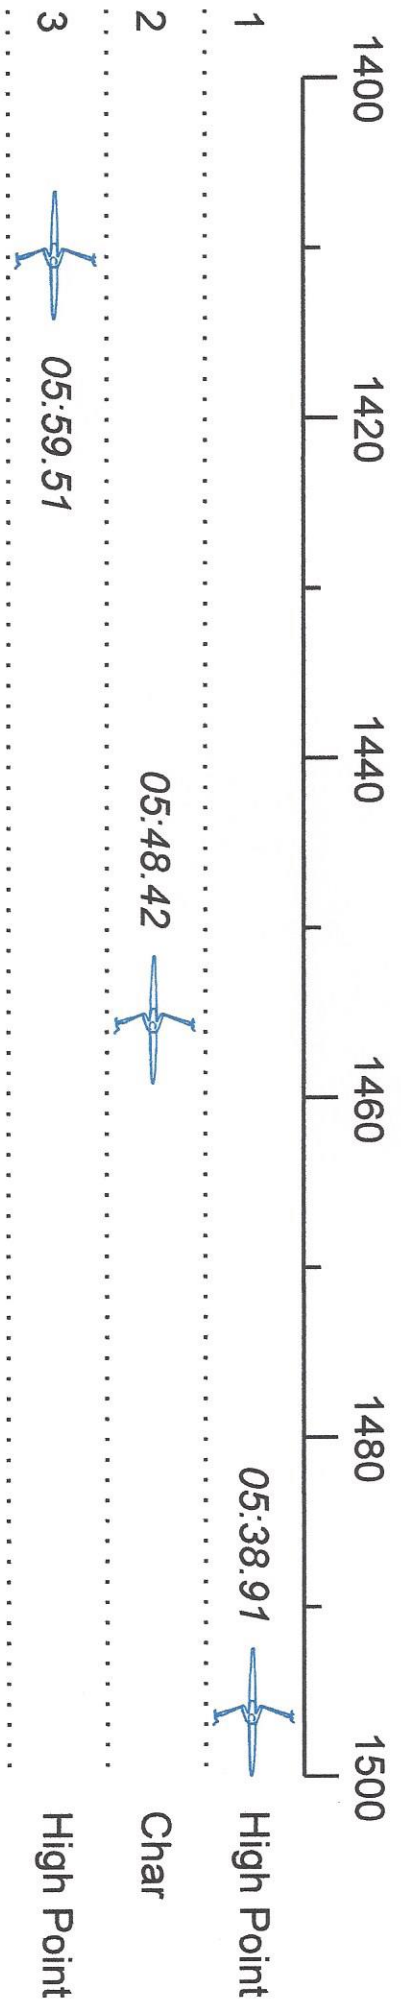

2016 Charlotte Scrimmage Results

Race 10a: 10:20 AM Boys 4X Flight

Place	Lane	Organization	Net Time	%	Raw	Handicap	Split	Pts
1st	2	HPRC (A. HPRC)	05:38.91		05:38.91			
2nd	1	Charlotte (A. CHAR)	05:48.42	2.8%	05:48.42		00:00:09.51	
3rd	3	HPRC (B. HPRC)	05:59.51	6.1%	05:59.51		00:00:20.60