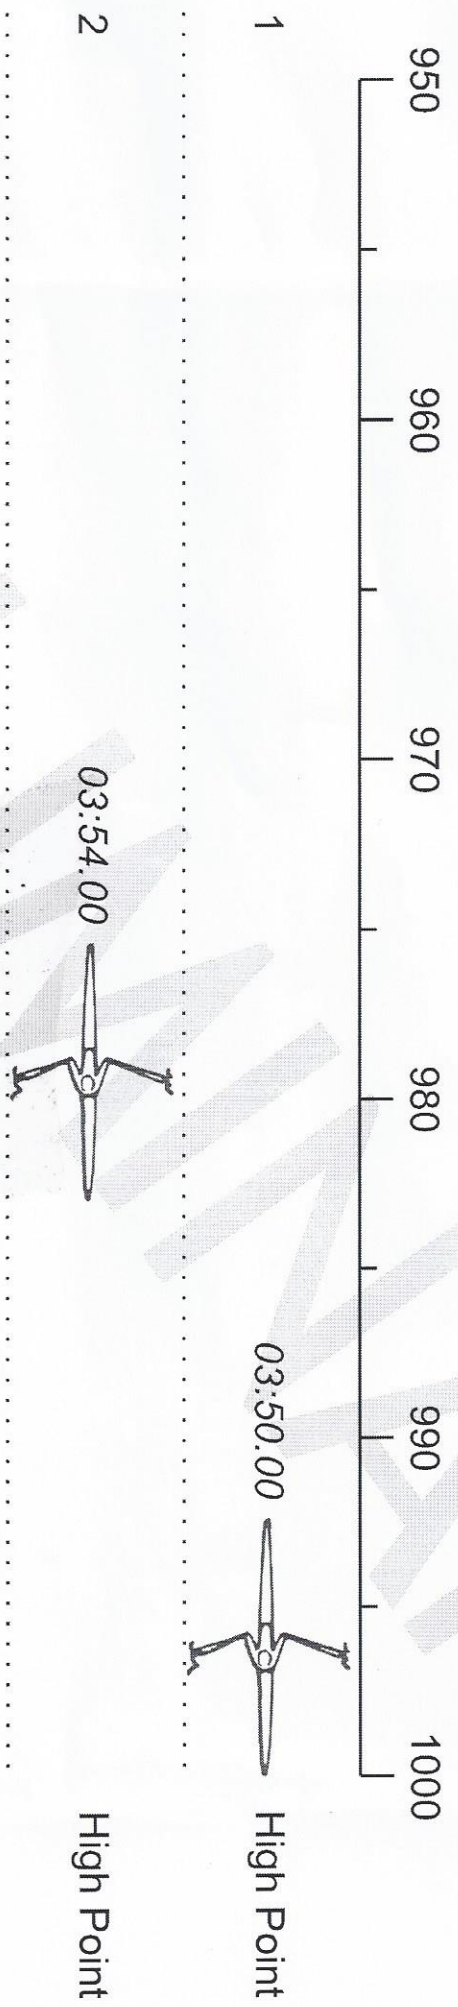

2016 Charlotte Scrimmage Results

Race 11: ~~09:00~~ AM Mixed Middle School 8+

~~10:50~~ Final

Place	Lane	Organization	Net Time	%	Raw	Handicap	Split	Pts
1st	-1	HPRC (A. HPRC)	03:50.00		03:50.00			
2nd	-1	HPRC (B. HPRC)	03:54.00	1.7%	03:54.00		00:00:04.00