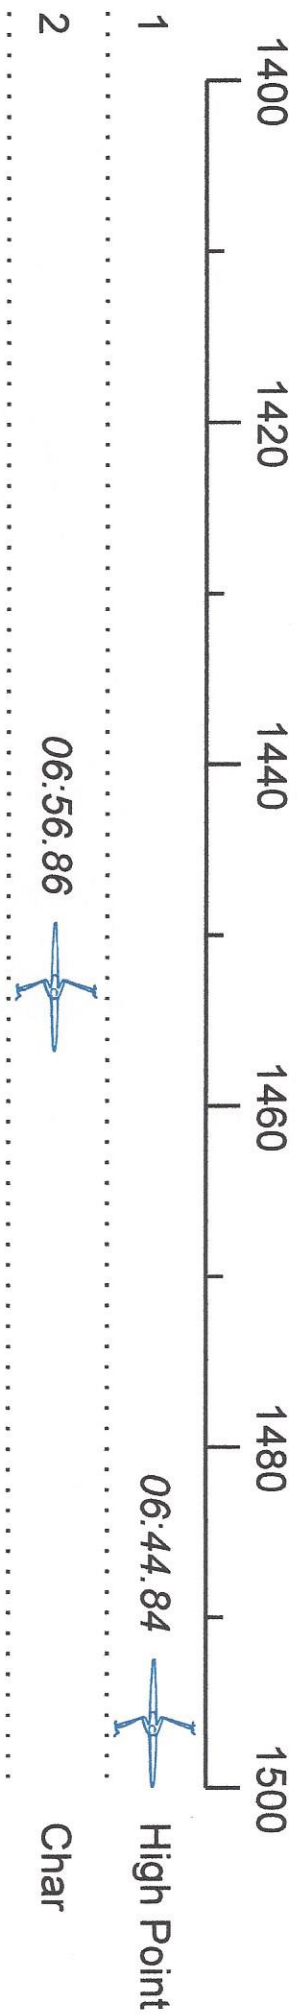

2016 Charlotte Scrimmage Results

Race 9a: 10:10 AM Girls Novice 4+ Flight

Place	Lane	Organization	Net Time	%	Raw	Handicap	Split	Pts
1st	2	HPRC (A. HPRC)	06:44.84		06:44.84			
2nd	3	Charlotte (A. CHAR)	06:56.86	3.0%	06:56.86		00:00:12.02